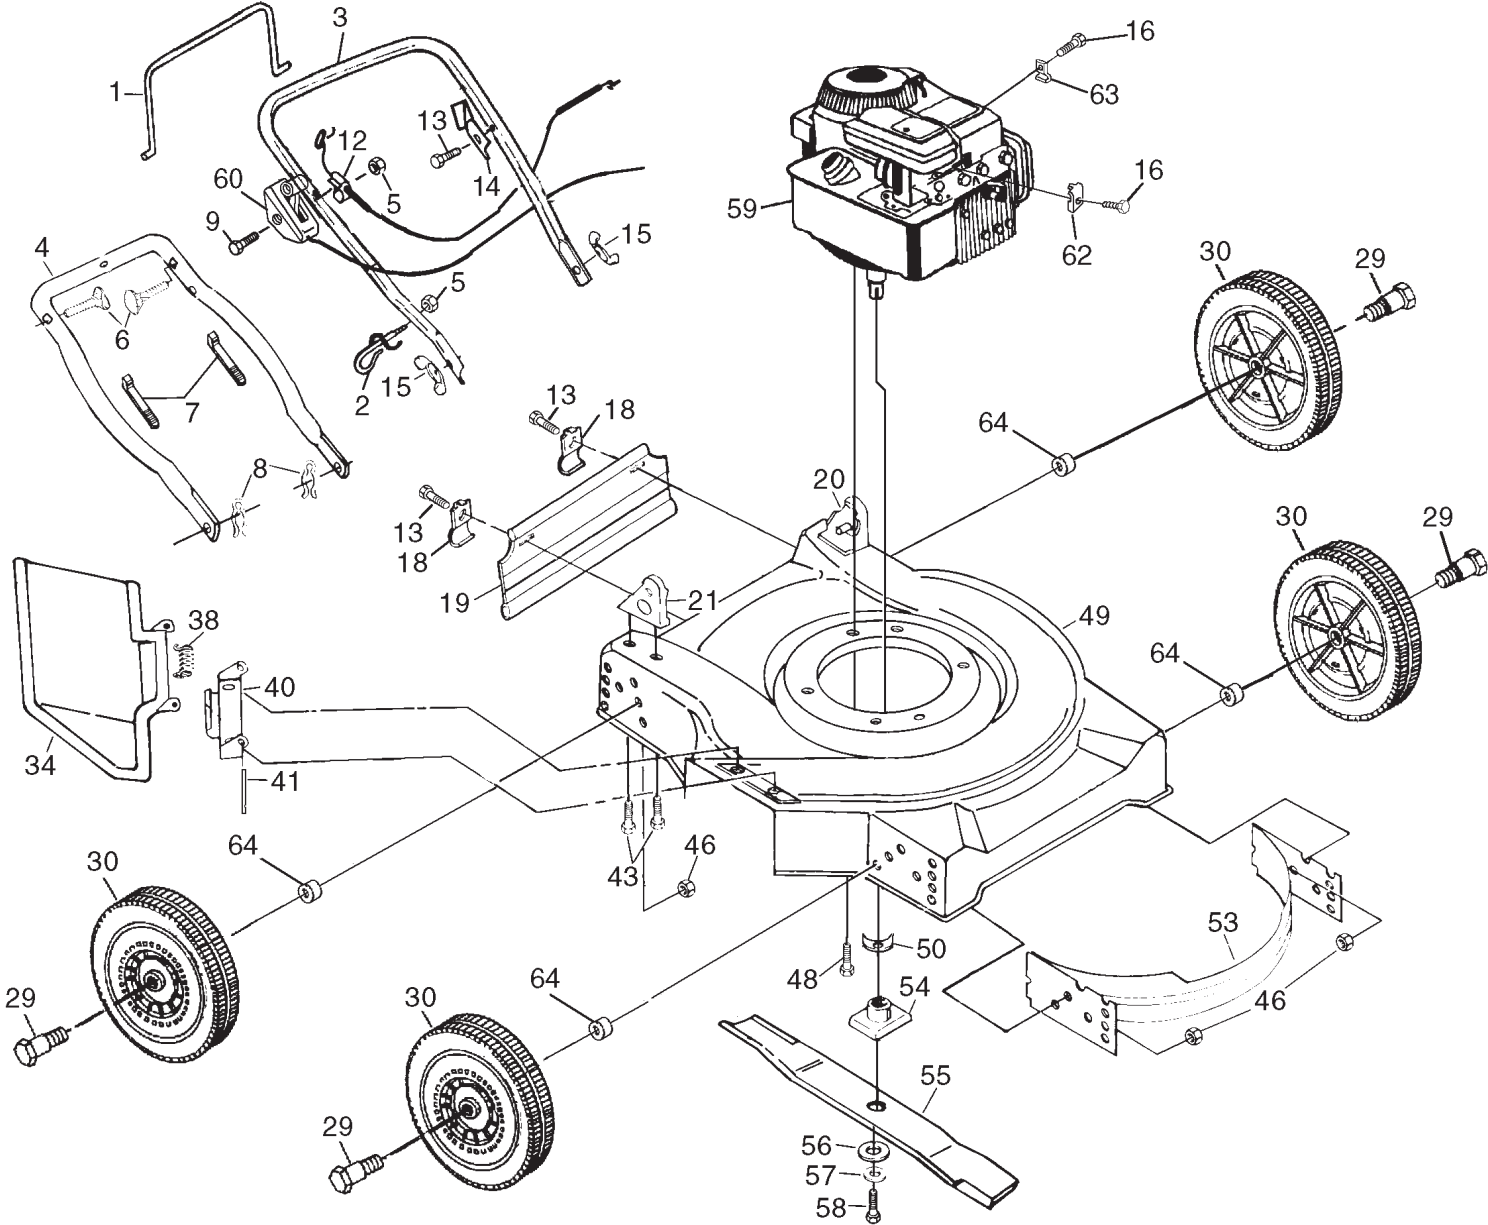

REPAIR PARTS

ROTARY LAWN MOWER MODEL NO. 954140030A

REPAIR PARTS

ROTARY LAWN MOWER MODEL NO. 954140030A

KEY NO.	PART NO.	DESCRIPTION
1	532 08 69-02	Control Bar
2	532 13 20-01	Rope Guide
3	532 15 59-78	Upper Handle
4	532 15 30-31	Lower Handle
5	532 06 36-01	Locknut 1/4-20
6	532 13 19-59	Handle Bolt 5/16-18
7	532 06 64-26	Wire Tie
8	532 05 17-93	Hairpin Cotter
9	532 14 49-29	Machine Screw 1/4-20 x 2.12
12	532 13 08-61	Engine Zone Control Cable
13	532 75 00-97	Hex Washer Head Screw #10-24 x 1/2
14	532 12 51-62	Up-Stop Bracket
15	532 12 86-38	Wing Nut
16	532 08 38-16	Screw #10 x 5/8
18	532 12 52-07	Skirt Bracket
19	532 14 05-41	Rear Skirt
20	532 15 30-27	Handle Bracket Assembly (Left)
21	532 15 30-26	Handle Bracket Assembly (Right)
29	532 06 76-09	Shoulder Bolt
30	532 75 05-00	Wheel & Tire Assembly
34	532 14 21-91	Discharge Guard
38	532 85 18-55	Spring
40	532 15 38-06	Housing Bracket
41	532 15 02-15	Hinge Rod
43	532 14 97-41	Thread Cutting Screw 5/16-18 x 3/4
46	532 75 15-92	Locknut 3/8-16

KEY NO.	PART NO.	DESCRIPTION
48	532 15 04-06	Hex Head Thread Rolling Screw 3/8-16 x 1-1/8
49	532 14 21-44	Housing Assembly
53	532 13 83-48	Baffle
54	532 85 09-77	Blade Adapter
55	532 14 51-06	20" Blade
56	532 85 10-74	Hardened Washer
57	532 85 02-63	Helical Lockwasher 3/8
58	532 85 10-84	Hex Head Screw 3/8-24 x 1-3/8 Gr. 8
59	-----	* Engine - Briggs & Stratton, Model No. 98902
60	532 85 14-62	Throttle Control Std.
62	532 21 31-46	* Cable Clamp, B & S
63	532 08 79-30	Engine Clip
64	532 13 66-24	Spacer
--	532 10 73-39	Decal, Danger
--	532 15 70-86	Decal, Engine
--	532 15 70-87	Decal, Housing
--	532 14 15-20	Rear Baffle (Not Shown)
--	532 15 70-05	Owner's Manual (English/French)